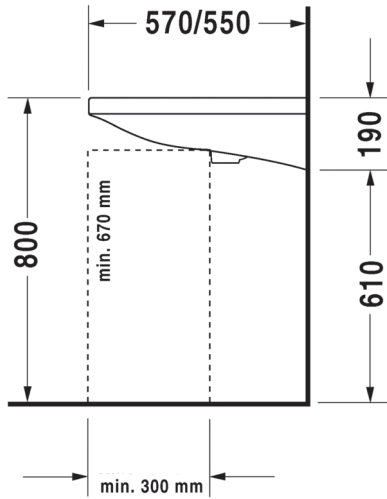

BSW-AB650

650 Accessible Contoured Vanity Basin

Basins

Also Available

BSW-WB450-1
450 Ceramic Hand
Basin

BSW-FWB1050-1
1050 Ceramic Furniture
Wash Basin - 1 Tap Hole

650 Accessible Contoured Vanity Basin