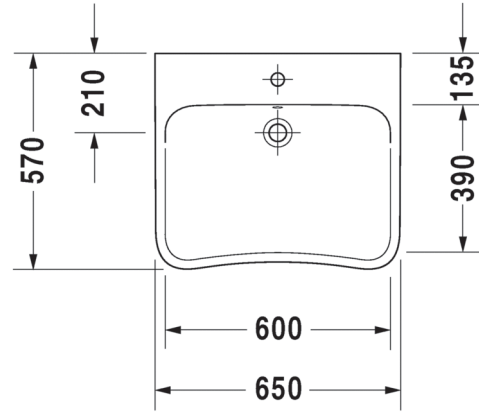

BSW-AB650

650 Accessible Contoured Vanity Basin

Basins

Also Available

BSW-WB450-1
450 Ceramic Hand
Basin

BSW-FWB1050-1
1050 Ceramic Furniture
Wash Basin - 1 Tap Hole

650 Accessible Contoured Vanity Basin