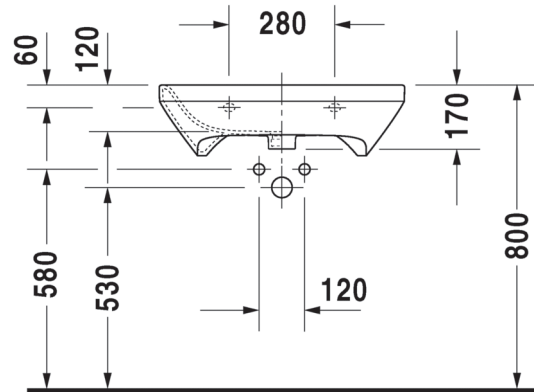

The Stainless Express 650 Accessible Contoured Vanity Basin is a modern, timeless and versatile basin that will be an aesthetically pleasing space saving addition to any bathroom. The Stainless Express 650 Accessible Contoured Vanity Basin possesses a classic rectangular ceramic form complete with gently rounded corners and accessible design allowing ease of use for both wheelchair and able bodied users. Ideally suited but not limited to domestic and hospitality bathrooms. Supplied complete with overflow and single tap hole.

Features

- Simple and stylish contemporary design
- Gently rounded edges
- Overflow
- Tap platform with one taphole
- Accessible Design
- Glazed Underneath
- Space Saving
- Suited to a wide range of applications
- Tapware shown for indicative purposes only

650 Accessible Contoured Vanity Basin

BSW-AB650

650 Accessible Contoured Vanity Basin

Basins

Also Available

BSW-WB450-1
450 Ceramic Hand
Basin

BSW-AB800
800 Accessible Basin
with Integrated Shelf

BSW-FWB1050-1
1050 Ceramic Furniture
Wash Basin - 1 Tap Hole