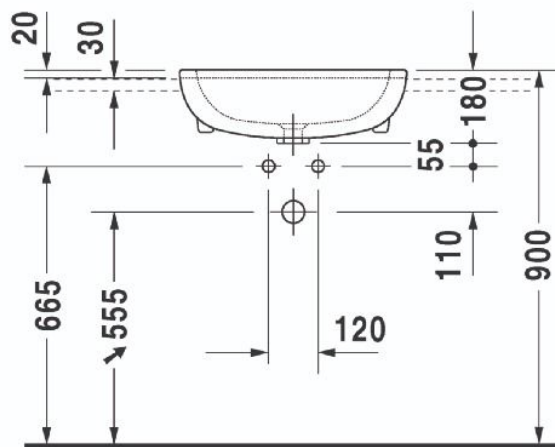

BSW-SRB550-1

550 Ceramic Semi Recessed Vanity Basin - 1 Tap Hole

32mm
waste

Recessed

Ceramic

Over
flow

About

The Stainless Express 550 Ceramic Semi Recessed Vanity Basin is a modern, timeless and stylish semi recessed basin that will be an aesthetically pleasing space saving addition to any bathroom. Signature to the range are practical wide tap platform for flat storage, European style basin overflow and one tap hole. The Stainless Express 550 Ceramic Semi Recessed Basin possesses a classic rectangular ceramic form complete with gently rounded corners giving it a seamless soft feel ideally suited but not limited to domestic and hospitality bathrooms.

Features

- Simple and stylish contemporary design
- 1 tap hole
- European style basin overflow
- 32mm waste
- Gently rounded edges
- Semi recessed space saving design
- 35mm centre tap hole
- Practical wide rim for flat storage
- Suited to a wide range of applications
- Tapware shown for indicative purposes only

BSW-SRB550-1

550 Ceramic Semi Recessed Vanity Basin - 1 Tap Hole

Also Available

BSW-WB500-R
500 Ceramic Vanity
Basin - RHS Tap Hole

BSW-AB650
650 Accessible
Contoured Vanity
Basin

BSW-FWB1050-1
1050 Ceramic Furniture
Wash Basin - 1 Tap Hole