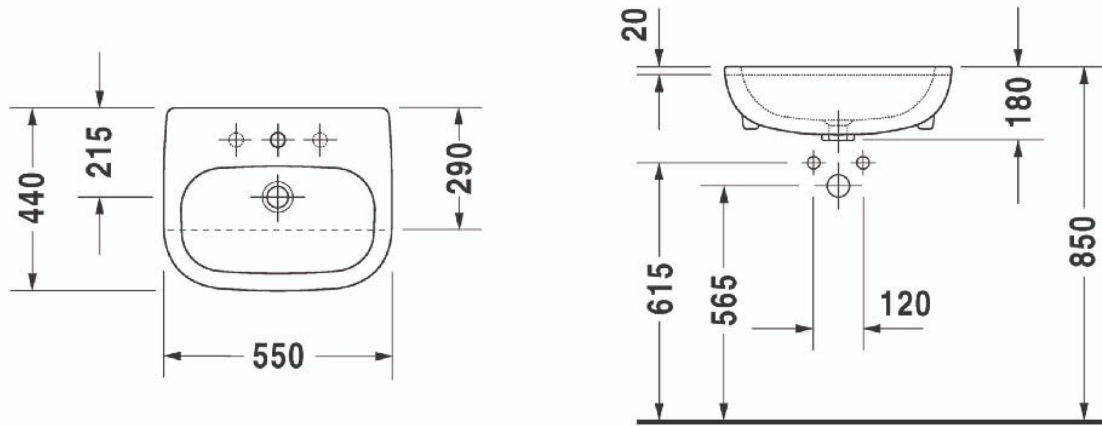

BSW-SRB550-1

550 Ceramic Semi Recessed Vanity Basin - 1 Tap Hole

32mm
waste

Recessed

Ceramic

Over
flow

About

The Stainless Express 550 Ceramic Semi Recessed Vanity Basin is a modern, timeless and stylish semi recessed basin that will be an aesthetically pleasing space saving addition to any bathroom. Signature to the range are practical wide tap platform for flat storage, European style basin overflow and one tap hole. The Stainless Express 550 Ceramic Semi Recessed Basin possesses a classic rectangular ceramic form complete with gently rounded corners giving it a seamless soft feel ideally suited but not limited to domestic and hospitality bathrooms.

Features

- Simple and stylish contemporary design
- 1 tap hole
- European style basin overflow
- 32mm waste
- Gently rounded edges
- Semi recessed space saving design
- 35mm centre tap hole
- Practical wide rim for flat storage
- Suited to a wide range of applications
- Tapware shown for indicative purposes only

BSW-SRB550-1

550 Ceramic Semi Recessed Vanity Basin - 1 Tap Hole

Also Available

BSW-WB500-R
500 Ceramic Vanity
Basin - RHS Tap Hole

BSW-AB650
650 Accessible
Contoured Vanity
Basin

BSW-FWB1050-1
1050 Ceramic Furniture
Wash Basin - 1 Tap Hole