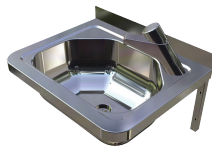

HBWMR

Round Wall Mounted Hand Basin

304
SS

6L

40mm
waste

Compact

About

The Stainless Express Stainless Steel Round Wall Mounted Hand Basin is an economical hand basin, suitable for use in public amenities, sporting clubs and commercial projects. Supplied complete with heavy duty wall bracket, 40mm waste outlet.

Features

- Space saving fixture
- Grade 304 Satin S.S.
- 50mm blade upstand
- 40mm waste & wall brackets supplied
- 26mm front fascia
- 6 litre bowl capacity

HBWMR

Round Wall Mounted Hand Basin

Also Available

HBS
Wall Mounted Hand
Basin

HBMB
Compact Hand Basin

HBWC
Wall Mounted Corner
Basin