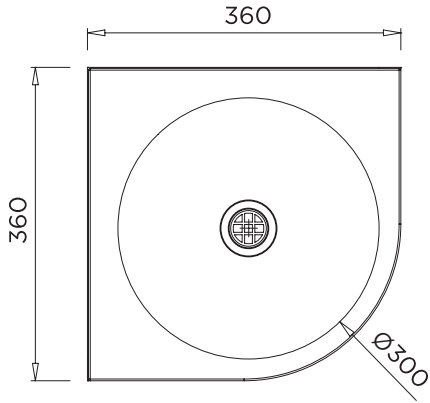

HBWMR

Round Wall Mounted Hand Basin

304
SS

6L

40mm
waste

Compact

About

The Stainless Express Stainless Steel Round Wall Mounted Hand Basin is an economical hand basin, suitable for use in public amenities, sporting clubs and commercial projects. Supplied complete with heavy duty wall bracket, 40mm waste outlet.

Features

- Space saving fixture
- Grade 304 Satin S.S.
- 50mm blade upstand
- 40mm waste & wall brackets supplied
- 26mm front fascia
- 6 litre bowl capacity

HBWMR

Round Wall Mounted Hand Basin

Also Available