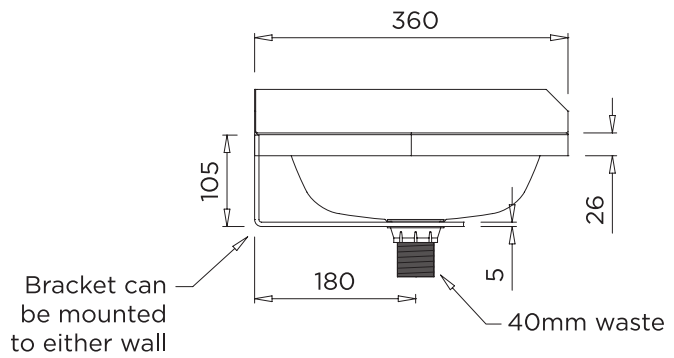

HBWMR

Round Wall Mounted Hand Basin

304
SS

6L

40mm
waste

Compact

About

The Stainless Express Stainless Steel Round Wall Mounted Hand Basin is an economical hand basin, suitable for use in public amenities, sporting clubs and commercial projects. Supplied complete with heavy duty wall bracket, 40mm waste outlet.

Features

- Space saving fixture
- Grade 304 Satin S.S.
- 50mm blade upstand
- 40mm waste & wall brackets supplied
- 26mm front fascia
- 6 litre bowl capacity

HBWMR

Round Wall Mounted Hand Basin

Also Available