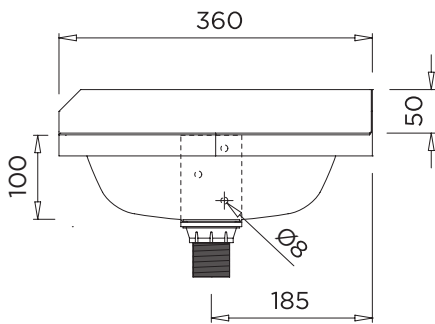

HBWMR

Round Wall Mounted Hand Basin

304
SS

6L

40mm
waste

Compact

About

The Stainless Express Stainless Steel Round Wall Mounted Hand Basin is an economical hand basin, suitable for use in public amenities, sporting clubs and commercial projects. Supplied complete with heavy duty wall bracket, 40mm waste outlet.

Features

- Space saving fixture
- Grade 304 Satin S.S.
- 50mm blade upstand
- 40mm waste & wall brackets supplied
- 26mm front fascia
- 6 litre bowl capacity

HBWMR

Round Wall Mounted Hand Basin

Also Available