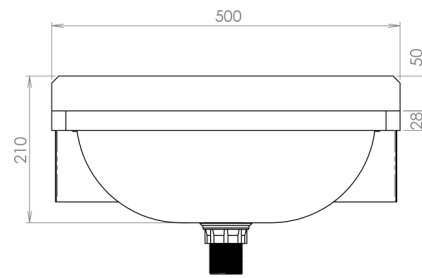

HBS

Wall Mounted Hand Basin

Basins

Wall Mounted Hand Basin

Also Available