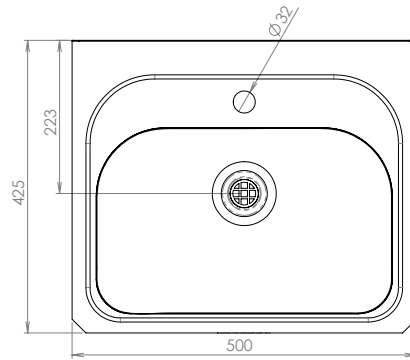

HBS

Wall Mounted Hand Basin

Basins

Wall Mounted Hand Basin

Also Available