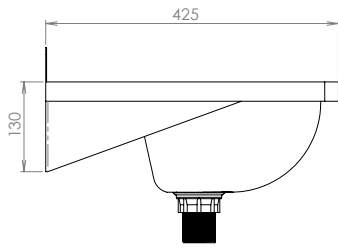

HBS

Wall Mounted Hand Basin

Basins

Wall Mounted Hand Basin

Also Available