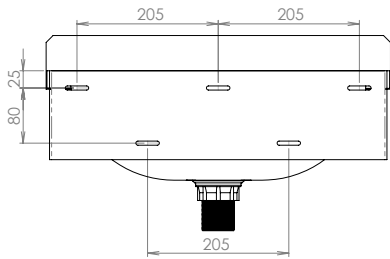

HBS

Wall Mounted Hand Basin

Basins

Wall Mounted Hand Basin

Also Available