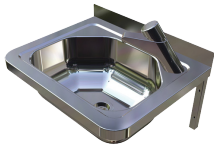

HBS

Wall Mounted Hand Basin

304
SS

11L

40mm
waste

45°
chamfer
edge

About

The Stainless Express Stainless Steel Wall Mounted Hand Basin is a robust economical hand basin, suitable for use in light commercial projects, public amenities and sporting clubs. The front corners of the basin are chamfered to a 45 degree angle for added safety. Mounted on heavy duty wall bracket and supplied with a 40mm waste outlet, the pressed basin area includes two soap recesses and a tap landing with 32mm tap hole.

Features

- Complies with food preparation standards
- 11 litre bowl capacity
- Economy model
- 45° chamfered front corners
- Soap recesses
- 32mm tap hole
- 40mm waste & wall bracket supplied
- 50mm blade rear upstand
- Grade 304 satin stainless steel

HBS

Wall Mounted Hand Basin

Basins

Wall Mounted Hand Basin

Also Available

HBMB
Compact Hand Basin

HBWC
Wall Mounted Corner
Basin

HBWMR
Round Wall Mounted
Hand Basin