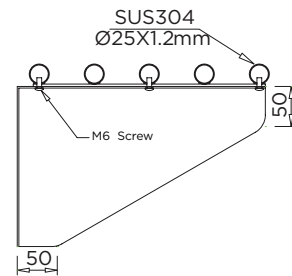

BT-PS-318

BenchTech Pipe Shelf 1800mm Long

304
SS

1.2
mm

Food
Grade

Solid SS
Under
Shelf

About

The Britex Stainless Steel Pipe Shelf is manufactured from 1.2mm thick stainless steel in commercial grade 304 in a satin finish. The shelves are 300mm wide and are available in 4 standard sizes. Custom lengths to suit your application can also be manufactured (consult Britex). Providing absolute value for money, the BenchTech range is ideal for use in projects such as teaching kitchens, canteens, cafes and restaurants.

Features

- Made from 304 grade S.S
- Satin Finish
- 1.2mm Thick S.S.
- Supplied with stainless wall brackets
- Easy to clean and maintain
- Suits wide range of project types

BT-PS-318

BenchTech Pipe Shelf 1800mm Long

BenchTech

BenchTech Pipe Shelf 1800mm Long

Other Sizes

BT-PS-309
900mm BenchTech
Pipe Shelf

BT-PS-312
1200mm BenchTech
Pipe Shelf

BT-PS-315
1500mm BenchTech
Pipe Shelf

Also Available

BT-FB
BenchTech Flat Bench
Series