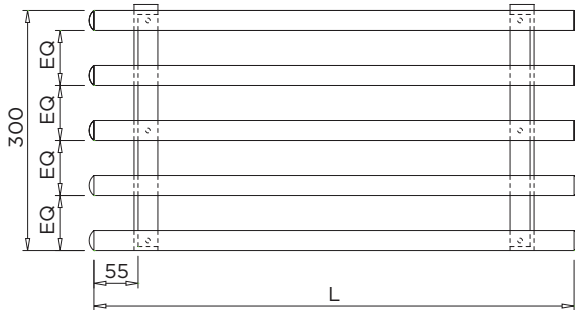

BT-PS-318

BenchTech Pipe Shelf 1800mm Long

304
SS

1.2
mm

Food
Grade

Solid SS
Under
Shelf

About

The Britex Stainless Steel Pipe Shelf is manufactured from 1.2mm thick stainless steel in commercial grade 304 in a satin finish. The shelves are 300mm wide and are available in 4 standard sizes. Custom lengths to suit your application can also be manufactured (consult Britex). Providing absolute value for money, the BenchTech range is ideal for use in projects such as teaching kitchens, canteens, cafes and restaurants.

Features

- Made from 304 grade S.S
- Satin Finish
- 1.2mm Thick S.S.
- Supplied with stainless wall brackets
- Easy to clean and maintain
- Suits wide range of project types

BT-PS-318

BenchTech Pipe Shelf 1800mm Long

BenchTech

BenchTech Pipe Shelf 1800mm Long

Other Sizes

BT-PS-309
900mm BenchTech
Pipe Shelf

BT-PS-312
1200mm BenchTech
Pipe Shelf

BT-PS-315
1500mm BenchTech
Pipe Shelf

Also Available

BT-FB
BenchTech Flat Bench
Series