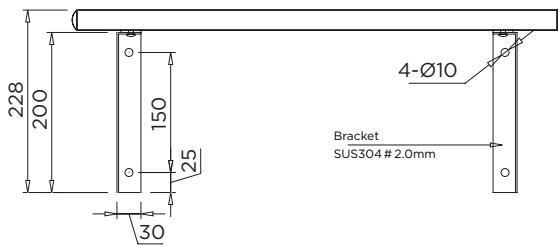

BT-PS-318

BenchTech Pipe Shelf 1800mm Long

304
SS

1.2
mm

Food
Grade

Solid SS
Under
Shelf

About

The Britex Stainless Steel Pipe Shelf is manufactured from 1.2mm thick stainless steel in commercial grade 304 in a satin finish. The shelves are 300mm wide and are available in 4 standard sizes. Custom lengths to suit your application can also be manufactured (consult Britex). Providing absolute value for money, the BenchTech range is ideal for use in projects such as teaching kitchens, canteens, cafes and restaurants.

Features

- Made from 304 grade S.S
- Satin Finish
- 1.2mm Thick S.S.
- Supplied with stainless wall brackets
- Easy to clean and maintain
- Suits wide range of project types

BT-PS-318

BenchTech Pipe Shelf 1800mm Long

BenchTech

BenchTech Pipe Shelf 1800mm Long

Other Sizes

BT-PS-309
900mm BenchTech
Pipe Shelf

BT-PS-312
1200mm BenchTech
Pipe Shelf

BT-PS-315
1500mm BenchTech
Pipe Shelf

Also Available

BT-FB
BenchTech Flat Bench
Series