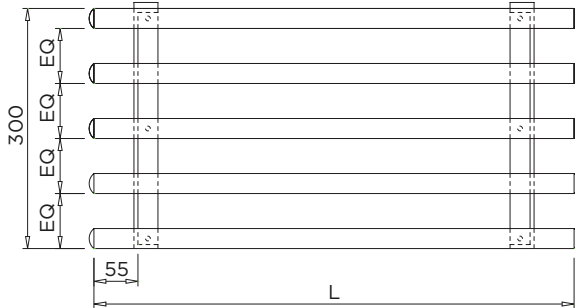

BT-PS-315

BenchTech Pipe Shelf 1500mm Long

BenchTech

BenchTech Pipe Shelf 1500mm Long

Other Sizes

BT-PS-309
900mm BenchTech
Pipe Shelf

BT-PS-312
1200mm BenchTech
Pipe Shelf

BT-PS-318
1800mm BenchTech
Pipe Shelf

Also Available