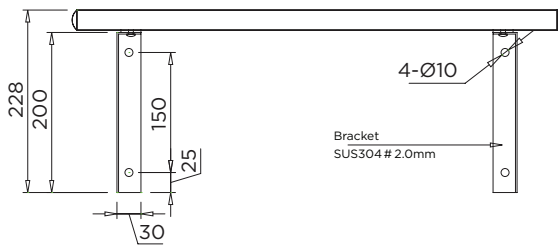

BT-PS-315

BenchTech Pipe Shelf 1500mm Long

BenchTech

BenchTech Pipe Shelf 1500mm Long

Other Sizes

BT-PS-309
900mm BenchTech
Pipe Shelf

BT-PS-312
1200mm BenchTech
Pipe Shelf

BT-PS-318
1800mm BenchTech
Pipe Shelf

Also Available