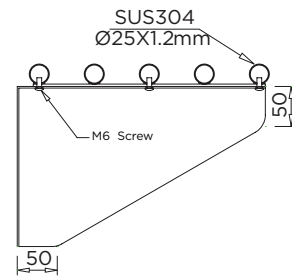

BT-PS-315

BenchTech Pipe Shelf 1500mm Long

BenchTech

BenchTech Pipe Shelf 1500mm Long

Other Sizes

BT-PS-309
900mm BenchTech
Pipe Shelf

BT-PS-312
1200mm BenchTech
Pipe Shelf

BT-PS-318
1800mm BenchTech
Pipe Shelf

Also Available