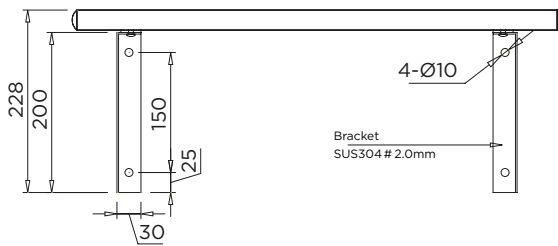

BT-PS-312

BenchTech Pipe Shelf 1200mm Long

304
SS

1.2
mm

Food
Grade

Solid SS
Under
Shelf

About

The Britex Stainless Steel Pipe Shelf is manufactured from 1.2mm thick stainless steel in commercial grade 304 in a satin finish. The shelves are 300mm wide and are available in 4 standard sizes. Custom lengths to suit your application can also be manufactured (consult Britex). Providing absolute value for money, the BenchTech range is ideal for use in projects such as teaching kitchens, canteens, cafes and restaurants.

Features

- Made from 304 grade S.S
- Satin Finish
- 1.2mm Thick S.S.
- Supplied with stainless wall brackets
- Easy to clean and maintain
- Suits wide range of project types

BT-PS-312

BenchTech Pipe Shelf 1200mm Long

BenchTech

BenchTech Pipe Shelf 1200mm Long

Other Sizes

BT-PS-309
900mm BenchTech
Pipe Shelf

BT-PS-315
1500mm BenchTech
Pipe Shelf

BT-PS-318
1800mm BenchTech
Pipe Shelf

Also Available

BT-FB
BenchTech Flat Bench
Series