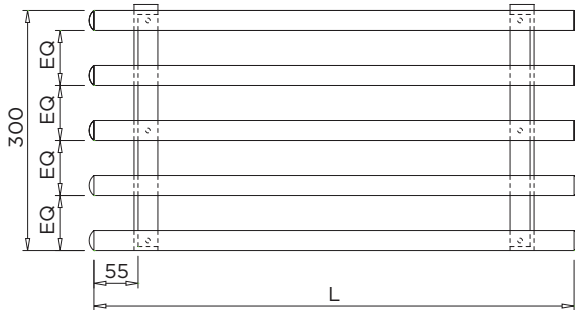

BT-PS-312

BenchTech Pipe Shelf 1200mm Long

304
SS

1.2
mm

Food
Grade

Solid SS
Under
Shelf

About

The Britex Stainless Steel Pipe Shelf is manufactured from 1.2mm thick stainless steel in commercial grade 304 in a satin finish. The shelves are 300mm wide and are available in 4 standard sizes. Custom lengths to suit your application can also be manufactured (consult Britex). Providing absolute value for money, the BenchTech range is ideal for use in projects such as teaching kitchens, canteens, cafes and restaurants.

Features

- Made from 304 grade S.S
- Satin Finish
- 1.2mm Thick S.S.
- Supplied with stainless wall brackets
- Easy to clean and maintain
- Suits wide range of project types

BT-PS-312

BenchTech Pipe Shelf 1200mm Long

BenchTech

BenchTech Pipe Shelf 1200mm Long

Other Sizes

BT-PS-309
900mm BenchTech
Pipe Shelf

BT-PS-315
1500mm BenchTech
Pipe Shelf

BT-PS-318
1800mm BenchTech
Pipe Shelf

Also Available

BT-FB
BenchTech Flat Bench
Series