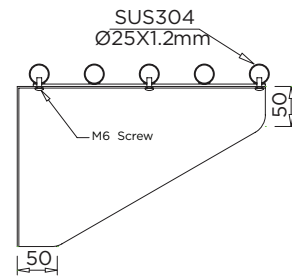

BT-PS-312

BenchTech Pipe Shelf 1200mm Long

304
SS

1.2
mm

Food
Grade

Solid SS
Under
Shelf

About

The Britex Stainless Steel Pipe Shelf is manufactured from 1.2mm thick stainless steel in commercial grade 304 in a satin finish. The shelves are 300mm wide and are available in 4 standard sizes. Custom lengths to suit your application can also be manufactured (consult Britex). Providing absolute value for money, the BenchTech range is ideal for use in projects such as teaching kitchens, canteens, cafes and restaurants.

Features

- Made from 304 grade S.S
- Satin Finish
- 1.2mm Thick S.S.
- Supplied with stainless wall brackets
- Easy to clean and maintain
- Suits wide range of project types

BT-PS-312

BenchTech Pipe Shelf 1200mm Long

BenchTech

BenchTech Pipe Shelf 1200mm Long

Other Sizes

BT-PS-309
900mm BenchTech
Pipe Shelf

BT-PS-315
1500mm BenchTech
Pipe Shelf

BT-PS-318
1800mm BenchTech
Pipe Shelf

Also Available

BT-FB
BenchTech Flat Bench
Series