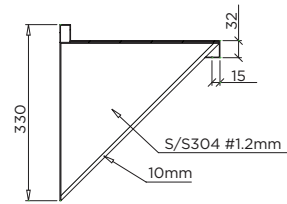

BT-WS-315

BenchTech Wall Shelf 1500mm Long

304
SS

1.2
mm

Food
Grade

Solid SS
Under
Shelf

About

The Britex Stainless Steel Wall Shelf is manufactured from 1.2mm thick stainless steel in commercial grade 304 in a satin finish. The shelves are 300mm wide and are available in 4 standard sizes. Custom lengths to suit your application can also be manufactured (consult Britex). Providing absolute value for money, the BenchTech range is ideal for use in projects such as teaching kitchens, canteens, cafes and restaurants.

Features

- Made from 304 grade S.S
- Satin Finish
- 1.2mm Thick S.S.
- S.S. 'C Channel' Reinforcement
- Supplied with stainless wall brackets
- Easy to clean and maintain
- Suits wide range of project types

BT-WS-315

BenchTech Wall Shelf 1500mm Long

BenchTech

BenchTech Wall Shelf 1500mm Long

Other Sizes

BT-WS-309
900mm BenchTech
Wall Shelf

BT-WS-312
1200mm BenchTech
Wall Shelf

BT-WS-318
1800mm BenchTech
Wall Shelf