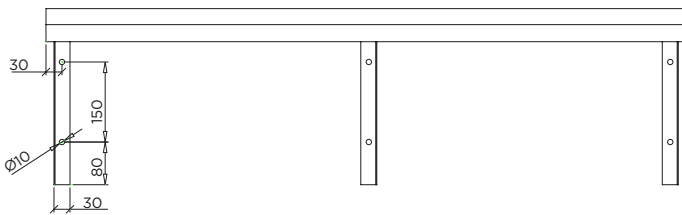

BT-WS-315

BenchTech Wall Shelf 1500mm Long

304
SS

1.2
mm

Food
Grade

Solid SS
Under
Shelf

About

The Britex Stainless Steel Wall Shelf is manufactured from 1.2mm thick stainless steel in commercial grade 304 in a satin finish. The shelves are 300mm wide and are available in 4 standard sizes. Custom lengths to suit your application can also be manufactured (consult Britex). Providing absolute value for money, the BenchTech range is ideal for use in projects such as teaching kitchens, canteens, cafes and restaurants.

Features

- Made from 304 grade S.S
- Satin Finish
- 1.2mm Thick S.S.
- S.S. 'C Channel' Reinforcement
- Supplied with stainless wall brackets
- Easy to clean and maintain
- Suits wide range of project types

BT-WS-315

BenchTech Wall Shelf 1500mm Long

BenchTech

BenchTech Wall Shelf 1500mm Long

Other Sizes

BT-WS-309
900mm BenchTech
Wall Shelf

BT-WS-312
1200mm BenchTech
Wall Shelf

BT-WS-318
1800mm BenchTech
Wall Shelf