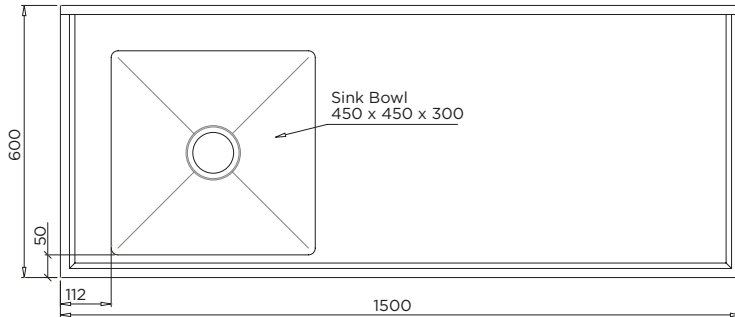

# BT-SSB-615-L

BenchTech Single Sink Bench 1500mm Long with Left Hand Bowl and Pipe Undershelf

304  
SS

1.2  
mm

Food  
Grade

Pipe  
Under  
Shelf

## About

BenchTech Single Sink Benches are made from 1.2mm grade 304 stainless steel complete with a 2.0mm corrosion resistant zinc plated steel substrate. A left hand side bowl with 90mm European Waste (50mm Connection) and 1.2mm grade 304 stainless steel pipe shelf supplied as standard. Built to true commercial specifications, the BenchTech modular system can be used for a full kitchen fit-out or integrated with custom - made Britex benches and shelves to achieve a more cost effective overall project solution. Providing absolute value for money, BenchTech is ideal for use in projects such as teaching kitchens, canteens, cafes and restaurants.

## Features

- 304 Grade, 1.2mm Thick S.S Benchtop
- 304 Grade, 1.2mm Thick S.S Pipe Shelf
- 150mm Splashback
- Bowl Size: 450 x 450 x 300mm Deep
- 90mm European Waste with 50mm Connection
- Satin Finish
- 2.0mm Corrosion Resistant Zinc Plated Steel Substrate Benchtop
- 38mm Diameter S.S. Tube Legs
- Adjustable Feet Height

# BT-SSB-615-L

BenchTech Single Sink Bench 1500mm Long with Left Hand Bowl and Pipe Undershelf