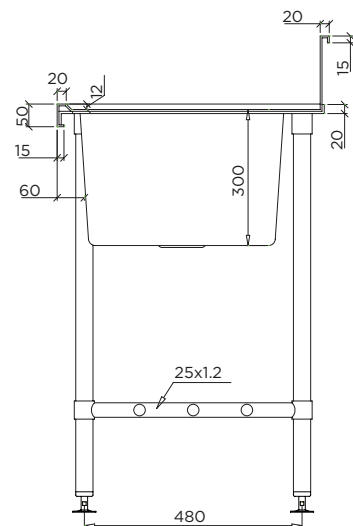

# BT-SSB-615-L

BenchTech Single Sink Bench 1500mm Long with Left Hand Bowl and Pipe Undershelf

304  
SS

1.2  
mm

Food  
Grade

Pipe  
Under  
Shelf

## Features

- 304 Grade, 1.2mm Thick S.S Benchtop
- 304 Grade, 1.2mm Thick S.S Pipe Shelf
- 150mm Splashback
- Bowl Size: 450 x 450 x 300mm Deep
- 90mm European Waste with 50mm Connection
- Satin Finish
- 2.0mm Corrosion Resistant Zinc Plated Steel Substrate Benchtop
- 38mm Diameter S.S. Tube Legs
- Adjustable Feet Height

# BT-SSB-615-L

BenchTech Single Sink Bench 1500mm Long with Left Hand Bowl and Pipe Undershelf

## Other Sizes

**BT-SSB-612-L**  
1200mm BenchTech Single Sink Bench

**BT-SSB-618-L**  
1800mm BenchTech Single Sink Bench