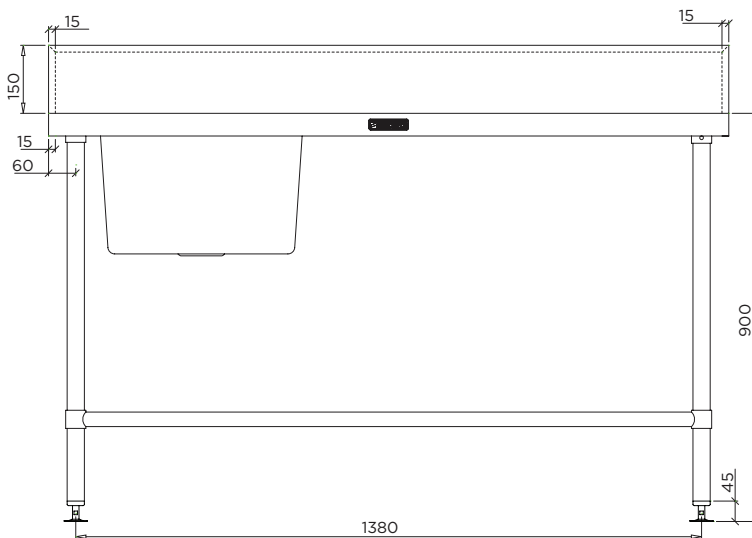

## About

BenchTech Single Sink Benches are made from 1.2mm grade 304 stainless steel complete with a 2.0mm corrosion resistant zinc plated steel substrate. A left hand side bowl with 90mm European Waste (50mm Connection) and 1.2mm grade 304 stainless steel pipe shelf supplied as standard. Built to true commercial specifications, the BenchTech modular system can be used for a full kitchen fit-out or integrated with custom - made Britex benches and shelves to achieve a more cost effective overall project solution. Providing absolute value for money, BenchTech is ideal for use in projects such as teaching kitchens, canteens, cafes and restaurants.

## Features

- 304 Grade, 1.2mm Thick S.S Benchtop
- 304 Grade, 1.2mm Thick S.S Pipe Shelf
- 150mm Splashback
- Bowl Size: 450 x 450 x 300mm Deep
- 90mm European Waste with 50mm Connection
- Satin Finish
- 2.0mm Corrosion Resistant Zinc Plated Steel Substrate Benchtop
- 38mm Diameter S.S. Tube Legs
- Adjustable Feet Height

# BT-SSB-615-L

BenchTech Single Sink Bench 1500mm Long with Left Hand Bowl and Pipe Undershelf

## Other Sizes

**BT-SSB-612-L**  
1200mm BenchTech Single Sink Bench

**BT-SSB-618-L**  
1800mm BenchTech Single Sink Bench