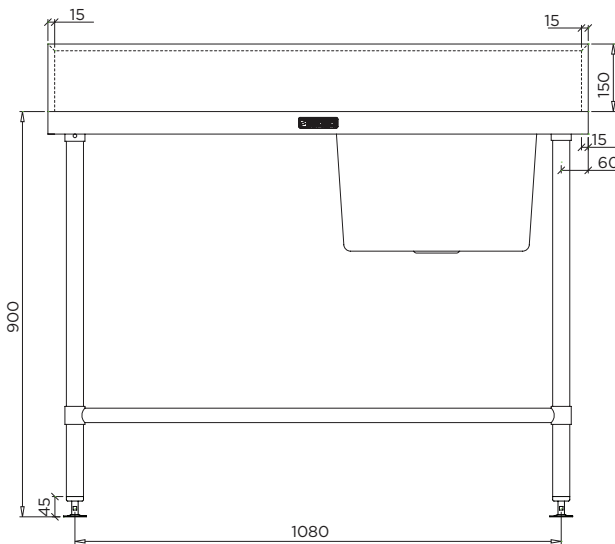

BT-SSB-612-R

BenchTech Single Sink Bench 1200mm Long with Right Hand Bowl and Pipe Undershelf

304
SS

1.2
mm

Food
Grade

Pipe
Under
Shelf

About

BenchTech Single Sink Benches are made from 1.2mm grade 304 stainless steel complete with a 2.0mm corrosion resistant zinc plated steel substrate. A left hand side bowl with 90mm European Waste (50mm Connection) and 1.2mm grade 304 stainless steel pipe shelf supplied as standard. Built to true commercial specifications, the BenchTech modular system can be used for a full kitchen fit-out or integrated with custom - made Britex benches and shelves to achieve a more cost effective overall project solution. Providing absolute value for money, BenchTech is ideal for use in projects such as teaching kitchens, canteens, cafes and restaurants.

Features

- 304 Grade, 1.2mm Thick S.S Benchtop
- 304 Grade, 1.2mm Thick S.S Pipe Shelf
- 150mm Splashback
- Bowl Size: 450 x 450 x 300mm Deep
- 90mm European Waste with 50mm Connection
- Satin Finish
- 2.0mm Corrosion Resistant Zinc Plated Steel Substrate Benchtop
- 38mm Diameter S.S. Tube Legs
- Adjustable Feet Height

BT-SSB-612-R

BenchTech Single Sink Bench 1200mm Long with Right Hand Bowl and Pipe Undershelf

BenchTech

Other Sizes

BT-SSB-615-R
1500mm BenchTech Single Sink Bench

BT-SSB-618-R
1800mm BenchTech Single Sink Bench

Also Available

LSPW
50mm Stainless Steel Waste

BT-SSB-C
BenchTech Single Sink Bench Series