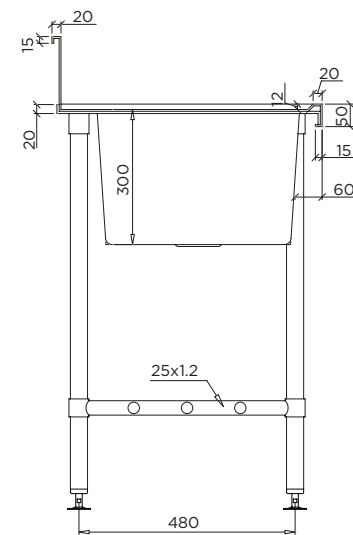

BT-SSB-612-R

BenchTech Single Sink Bench 1200mm Long with Right Hand Bowl and Pipe Undershelf

304
SS

1.2
mm

Food
Grade

Pipe
Under
Shelf

About

BenchTech Single Sink Benches are made from 1.2mm grade 304 stainless steel complete with a 2.0mm corrosion resistant zinc plated steel substrate. A left hand side bowl with 90mm European Waste (50mm Connection) and 1.2mm grade 304 stainless steel pipe shelf supplied as standard. Built to true commercial specifications, the BenchTech modular system can be used for a full kitchen fit-out or integrated with custom - made Britex benches and shelves to achieve a more cost effective overall project solution. Providing absolute value for money, BenchTech is ideal for use in projects such as teaching kitchens, canteens, cafes and restaurants.

Features

- 304 Grade, 1.2mm Thick S.S Benchtop
- 304 Grade, 1.2mm Thick S.S Pipe Shelf
- 150mm Splashback
- Bowl Size: 450 x 450 x 300mm Deep
- 90mm European Waste with 50mm Connection
- Satin Finish
- 2.0mm Corrosion Resistant Zinc Plated Steel Substrate Benchtop
- 38mm Diameter S.S. Tube Legs
- Adjustable Feet Height

BT-SSB-612-R

BenchTech Single Sink Bench 1200mm Long with Right Hand Bowl and Pipe Undershelf

BenchTech

Other Sizes

BT-SSB-615-R
1500mm BenchTech Single Sink Bench

BT-SSB-618-R
1800mm BenchTech Single Sink Bench

Also Available

LSPW
50mm Stainless Steel Waste

BT-SSB-C
BenchTech Single Sink Bench Series