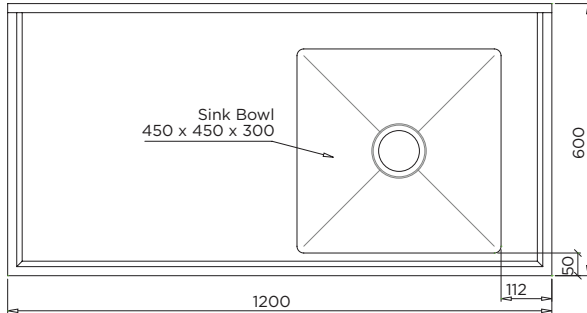

BT-SSB-612-R

BenchTech Single Sink Bench 1200mm Long with Right Hand Bowl and Pipe Undershelf

304
SS

1.2
mm

Food
Grade

Pipe
Under
Shelf

About

BenchTech Single Sink Benches are made from 1.2mm grade 304 stainless steel complete with a 2.0mm corrosion resistant zinc plated steel substrate. A left hand side bowl with 90mm European Waste (50mm Connection) and 1.2mm grade 304 stainless steel pipe shelf supplied as standard. Built to true commercial specifications, the BenchTech modular system can be used for a full kitchen fit-out or integrated with custom - made Britex benches and shelves to achieve a more cost effective overall project solution. Providing absolute value for money, BenchTech is ideal for use in projects such as teaching kitchens, canteens, cafes and restaurants.

Features

- 304 Grade, 1.2mm Thick S.S Benchtop
- 304 Grade, 1.2mm Thick S.S Pipe Shelf
- 150mm Splashback
- Bowl Size: 450 x 450 x 300mm Deep
- 90mm European Waste with 50mm Connection
- Satin Finish
- 2.0mm Corrosion Resistant Zinc Plated Steel Substrate Benchtop
- 38mm Diameter S.S. Tube Legs
- Adjustable Feet Height

BT-SSB-612-R

BenchTech Single Sink Bench 1200mm Long with Right Hand Bowl and Pipe Undershelf

BenchTech

Other Sizes

BT-SSB-615-R
1500mm BenchTech Single Sink Bench

BT-SSB-618-R
1800mm BenchTech Single Sink Bench