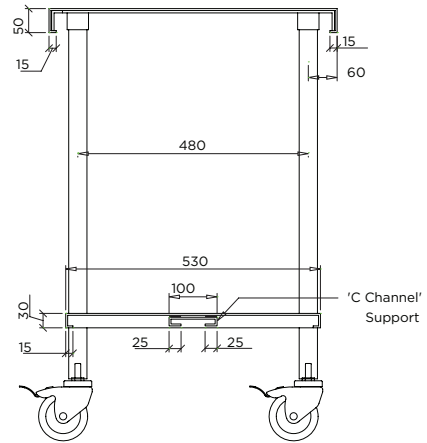

BT-MB-612

BenchTech Mobile Bench 1200mm Long with Solid Undershelf

304
SS

1.2
mm

Food
Grade

Solid SS
Under
Shelf

About

BenchTech Mobile Island Benches are made from 1.2mm grade 304 stainless steel complete with a 2.0mm corrosion resistant zinc plated steel substrate and come supplied with four castors and 1.2mm grade 304 stainless steel solid shelf. A pipe shelf can be supplied in lieu if requested (please consult Britex). Built to true commercial specifications, the BenchTech modular system can be used for a full kitchen fit-out or integrated with custom - made Britex benches and shelves to achieve a more cost effective overall project solution. Providing absolute value for money, BenchTech is ideal for use in projects such as teaching kitchens, canteens, cafes and restaurants.

Features

- 304 Grade, 1.2mm Thick S.S Benchtop
- 304 Grade 1.2mm Thick S.S Solid Shelf
- 2.0mm Corrosion Resistant Zinc Plated Steel Substrate Benchtop
- Satin Finish
- 38mm Diameter S.S. Tube Legs
- Supplied with lockable castors
- S.S. 'C Channel' Reinforcement Shelves

BT-MB-612

BenchTech Mobile Bench 1200mm Long with Solid Undershelf

Other Sizes

BT-MB-609

900m BenchTech Mobile Bench

BT-MB-615

1500m BenchTech Mobile Bench

BT-MB-618