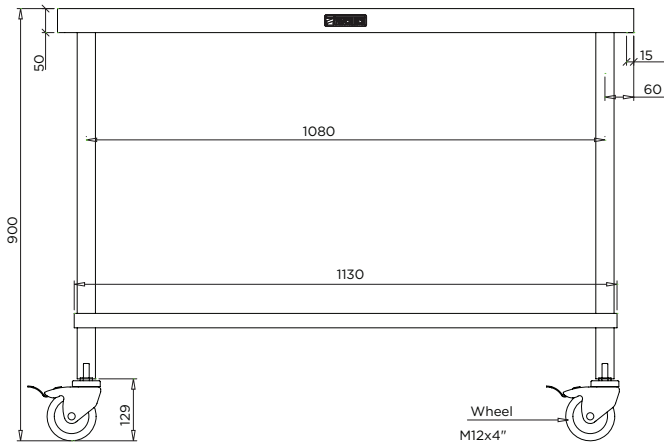

BT-MB-612

BenchTech Mobile Bench 1200mm Long with Solid Undershelf

304
SS

1.2
mm

Food
Grade

Solid SS
Under
Shelf

About

BenchTech Mobile Island Benches are made from 1.2mm grade 304 stainless steel complete with a 2.0mm corrosion resistant zinc plated steel substrate and come supplied with four castors and 1.2mm grade 304 stainless steel solid shelf. A pipe shelf can be supplied in lieu if requested (please consult Britex). Built to true commercial specifications, the BenchTech modular system can be used for a full kitchen fit-out or integrated with custom - made Britex benches and shelves to achieve a more cost effective overall project solution. Providing absolute value for money, BenchTech is ideal for use in projects such as teaching kitchens, canteens, cafes and restaurants.

Features

- 304 Grade, 1.2mm Thick S.S Benchtop
- 304 Grade 1.2mm Thick S.S Solid Shelf
- 2.0mm Corrosion Resistant Zinc Plated Steel Substrate Benchtop
- Satin Finish
- 38mm Diameter S.S. Tube Legs
- Supplied with lockable castors
- S.S. 'C Channel' Reinforcement Shelves

BT-MB-612

BenchTech Mobile Bench 1200mm Long with Solid Undershelf

Other Sizes

BT-MB-609

900m BenchTech Mobile Bench

BT-MB-615

1500m BenchTech Mobile Bench

BT-MB-618