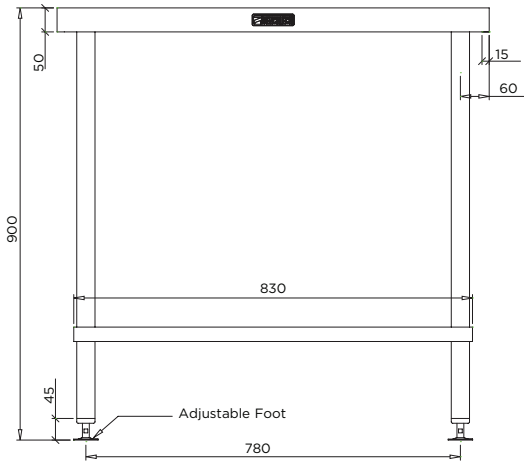

BT-FB-609

BenchTech Flat Island Bench 900mm Long with Solid Undershelf

304
SS

1.2
mm

Food
Grade

Solid SS
Under
Shelf

About

BenchTech Flat Island Benches are made from 1.2mm grade 304 stainless steel complete with a 2.0mm corrosion resistant zinc plated steel substrate and come supplied with our S.S. Tube Legs with Adjustable Feet and 1.2mm grade 304 stainless steel solid under shelf. A pipe under shelf can be supplied in lieu if requested (please consult Britex). Built to true commercial specifications, the BenchTech modular system can be used for a full kitchen fit-out or integrated with custom made Britex benches and shelves to achieve a more cost effective overall project solution. Providing absolute value for money, BenchTech is ideal for use in projects such as teaching kitchens, canteens, cafes and restaurants.

Features

- 304 Grade, 1.2mm Thick S.S Benchtop
- 304 Grade, 1.2mm Thick S.S Solid Undershelf
- 2.0mm Corrosion Resistant Zinc Plated Steel Substrate Benchtop
- Available in 4 Standard Sizes: 900mm, 1200mm, 1500mm, 1800mm
- Satin Finish
- 38mm Diameter S.S. Tube Legs
- Adjustable Feet Height
- S.S. 'C Channel' Reinforcement Shelves

BT-FB-609

BenchTech Flat Island Bench 900mm Long with Solid Undershelf

BenchTech

BenchTech Flat Island Bench 900mm Long with Solid Undershelf

Other Sizes

BT-FB-612

1200mm BenchTech Flat Island Bench

BT-FB-615

1500mm BenchTech Flat Island Bench

BT-FB-618

1800mm BenchTech Flat Island Bench

Also Available

BT-MB

BenchTech Mobile Bench Series

BT-WB

BenchTech Work Bench Series