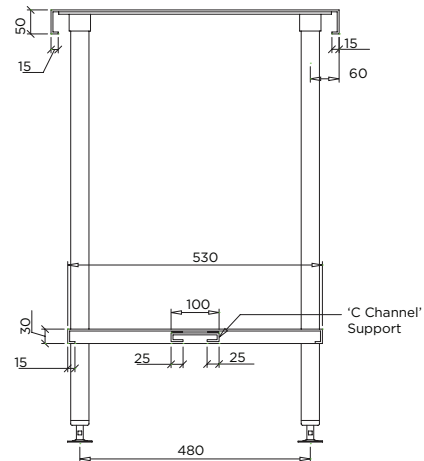

BT-FB-609

BenchTech Flat Island Bench 900mm Long with Solid Undershelf

304
SS

1.2
mm

Food
Grade

Solid SS
Under
Shelf

About

BenchTech Flat Island Benches are made from 1.2mm grade 304 stainless steel complete with a 2.0mm corrosion resistant zinc plated steel substrate and come supplied with our S.S. Tube Legs with Adjustable Feet and 1.2mm grade 304 stainless steel solid under shelf. A pipe under shelf can be supplied in lieu if requested (please consult Britex). Built to true commercial specifications, the BenchTech modular system can be used for a full kitchen fit-out or integrated with custom made Britex benches and shelves to achieve a more cost effective overall project solution. Providing absolute value for money, BenchTech is ideal for use in projects such as teaching kitchens, canteens, cafes and restaurants.

Features

- 304 Grade, 1.2mm Thick S.S Benchtop
- 304 Grade, 1.2mm Thick S.S Solid Undershelf
- 2.0mm Corrosion Resistant Zinc Plated Steel Substrate Benchtop
- Available in 4 Standard Sizes: 900mm, 1200mm, 1500mm, 1800mm
- Satin Finish
- 38mm Diameter S.S. Tube Legs
- Adjustable Feet Height
- S.S. 'C Channel' Reinforcement Shelves

BT-FB-609

BenchTech Flat Island Bench 900mm Long with Solid Undershelf

BenchTech

BenchTech Flat Island Bench 900mm Long with Solid Undershelf

Other Sizes

BT-FB-612

1200mm BenchTech Flat Island Bench

BT-FB-615

1500mm BenchTech Flat Island Bench

BT-FB-618

1800mm BenchTech Flat Island Bench

Also Available

BT-MB

BenchTech Mobile Bench Series

BT-WB

BenchTech Work Bench Series