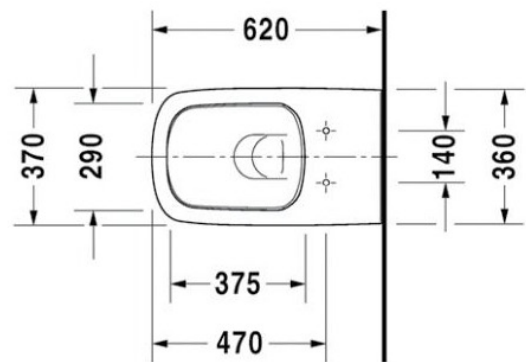

BSW-WM-AMB

620 Wall Mounted Ceramic Ambulant Accessible Pan

Also Available