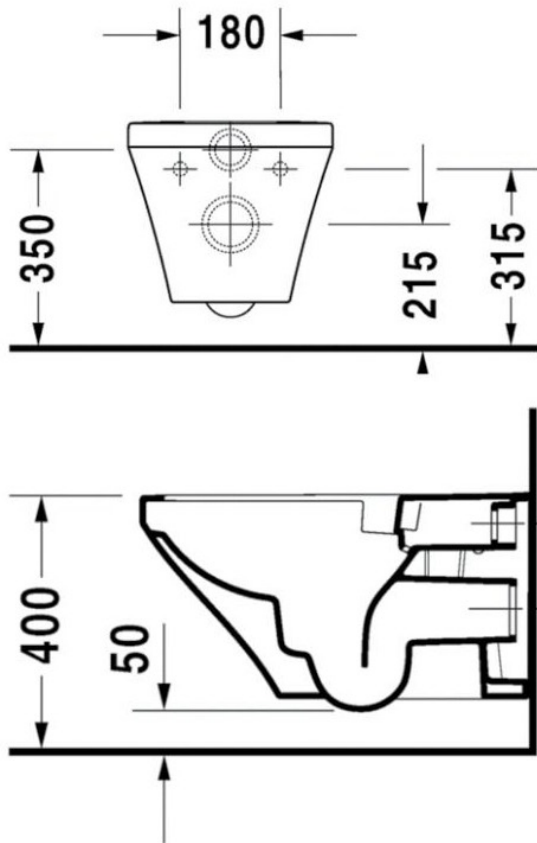

BSW-WM-AMB

620 Wall Mounted Ceramic Ambulant Accessible Pan

Also Available