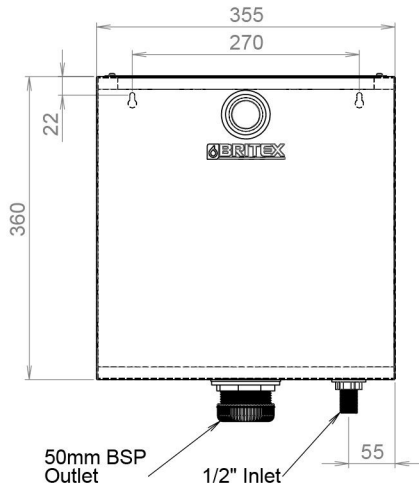

FCS

Push Button Cistern - Full Flush

Urinals & Toilets

Push Button Cistern - Full Flush

Also Available