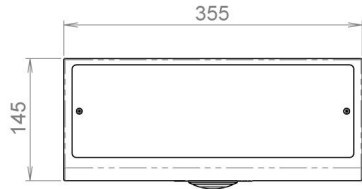

FCS

Push Button Cistern - Full Flush

Urinals & Toilets

Push Button Cistern - Full Flush