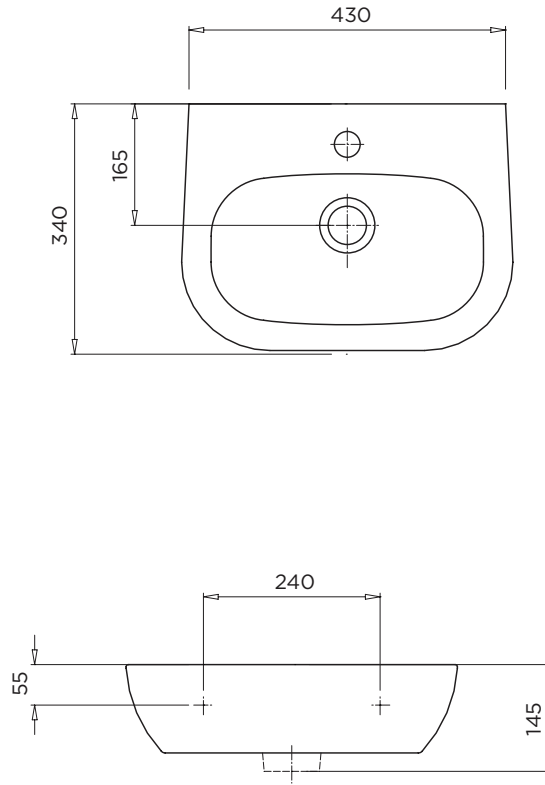

BSW-WB450-1

450 Ceramic Hand Basin

32mm
waste

Wide
rim

Ceramic

Over
flow

About

The Stainless Express 450 Ceramic Hand Basin possesses a timelessly modern and versatile design which makes it perfectly suited to a wide variety of applications. A practical wide tap platform for flat storage, European style basin overflow, centre tap hole and a semi pedestal option allows the Stainless Express 450 Ceramic Hand Basin to be customised as alternatives for all bathroom types. Key to this hand basin is its sturdy rectangular ceramic form complete with gently rounded corners giving it a seamless soft feel ideally suited but not limited to domestic and hospitality bathrooms.

Features

- Simple and stylish contemporary design
- European style basin overflow
- Option for semi pedestal
- 32mm waste
- Gently rounded edges
- 35mm centre tap hole
- Practical wide rim for flat storage
- Suited to a wide range of applications
- Tapware shown for indicative purposes only

BSW-WB450-1

450 Ceramic Hand Basin

Also Available

BSW-AB800
800 Accessible Basin
with Integrated Shelf

BSW-AB650
650 Accessible
Contoured Vanity
Basin

BSW-FWB1050-1
1050 Ceramic Furniture
Wash Basin - 1 Tap Hole